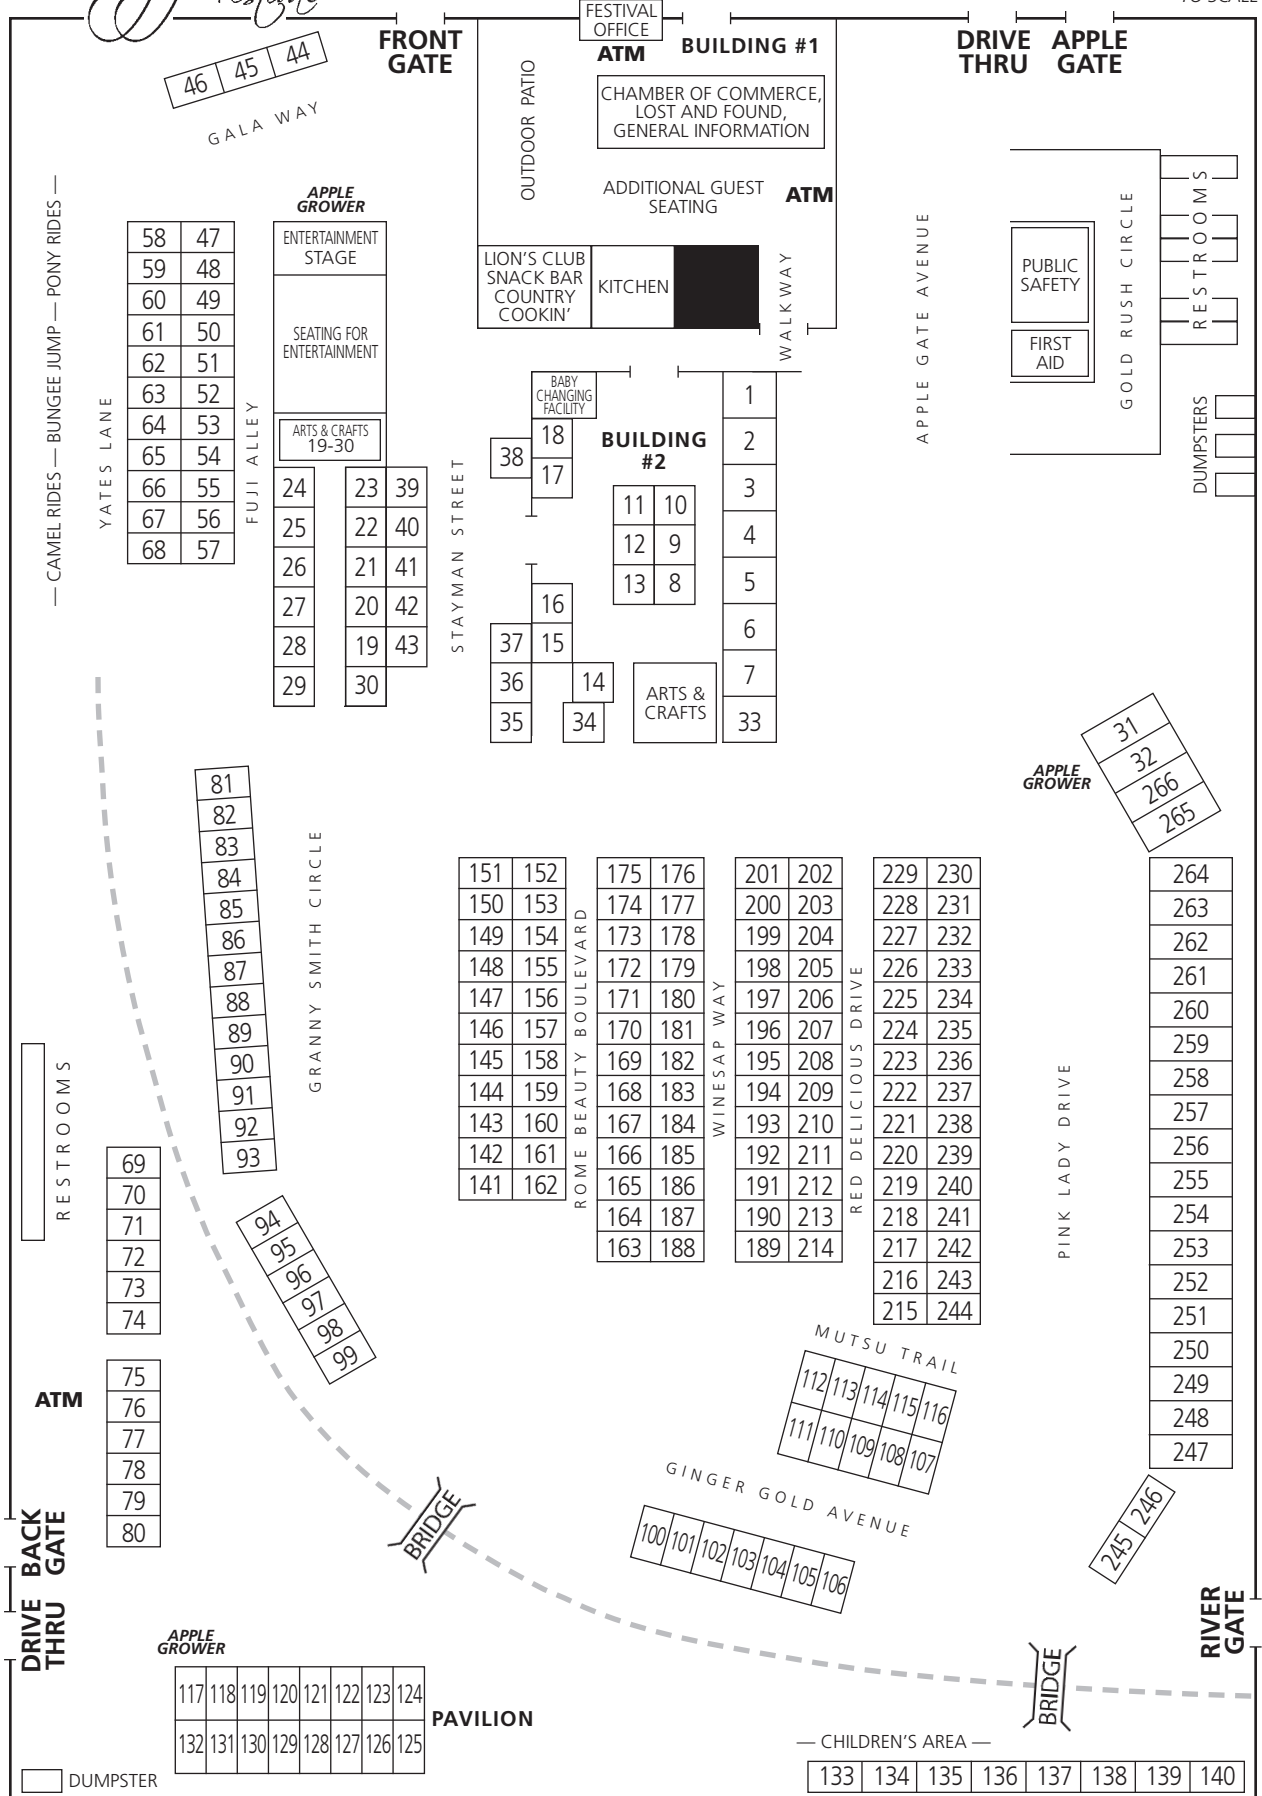

TO DOWNTOWN ELLIJAY

OLD HIGHWAY 5

DUMPSTER

CHILDREN'S AREA

- 133 134 135 136 137 138 139 140